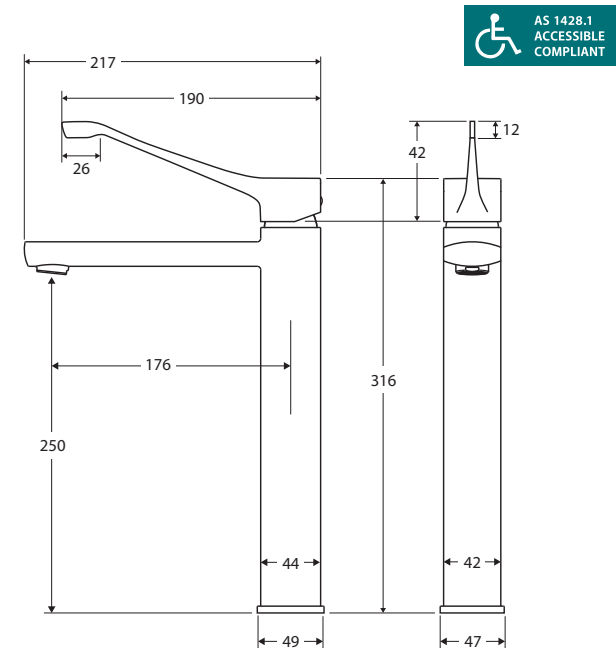

Koko® Care

TALL BASIN MIXER

Features

- Can be installed to comply with AS1428.1
- Sleek, soft-square design
- Long handle for easy reach and operation
- Fixed position
- Made from solid brass
- Quality European cartridge (35 mm)
- PEX split-resistant flexible hoses
- **WELS 5 Star rated, 5L/min**

Please note: This product may have a visible Fienza or Watermark logo.

Available in

Polished Chrome
218107D

Electroplated Matte Black
218107BD

Chrome kit included with Matte Black model

Cleaning & Care

- Regularly clean with mild soapy water using a microfibre cloth.
- In highly polluted or coastal locations, we recommend cleaning 2-3 times per week.
- Do not use harsh detergents, bleach, cream cleaners or citrus based cleaners. These substances are abrasive and will damage the surface.
- Do not use undue pressure and wipe in one direction only.

While we aim to ensure specifications are correct at the time of publication, Fienza reserves the right to make modifications without prior notice. Physical colour may vary from image shown. All measurements are shown in millimetres. Always use physical product measurements for mark-ups and roughing-in as the technical drawing may differ from actual product received.